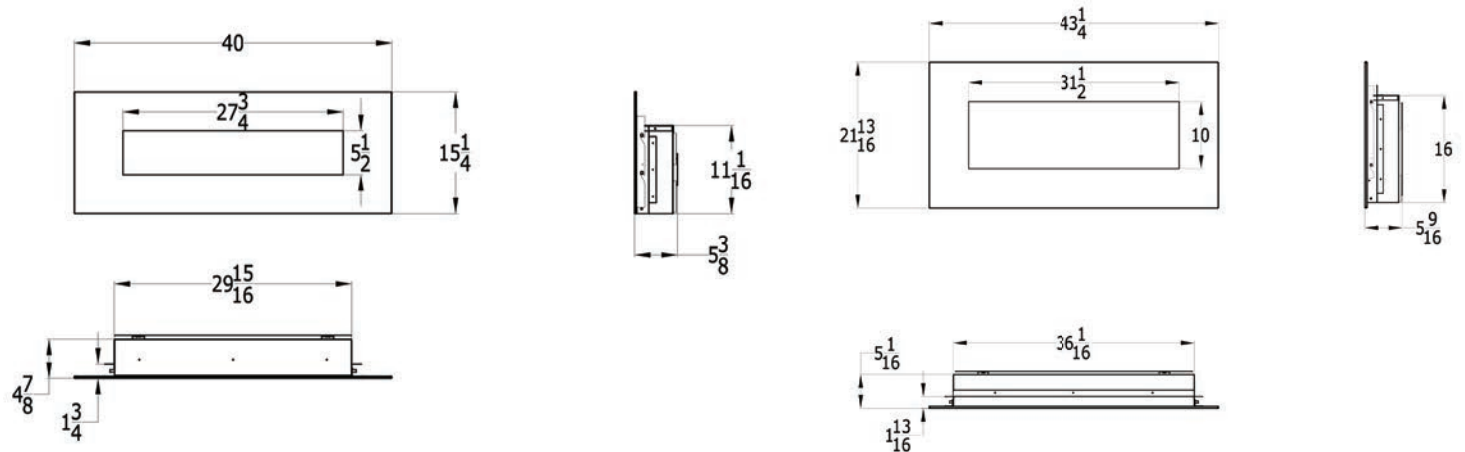

| TECHNICAL SPECIFICATIONS | |
|--------------------------|----------------|
| VOLTS | AC 120V / 60Hz |
| AMPS | .33 MAX |
| WATTS | 35 - 40 |
| BTU's | NO HEAT |
| TERMINATION | PLUG |
| LAMPS | LED |