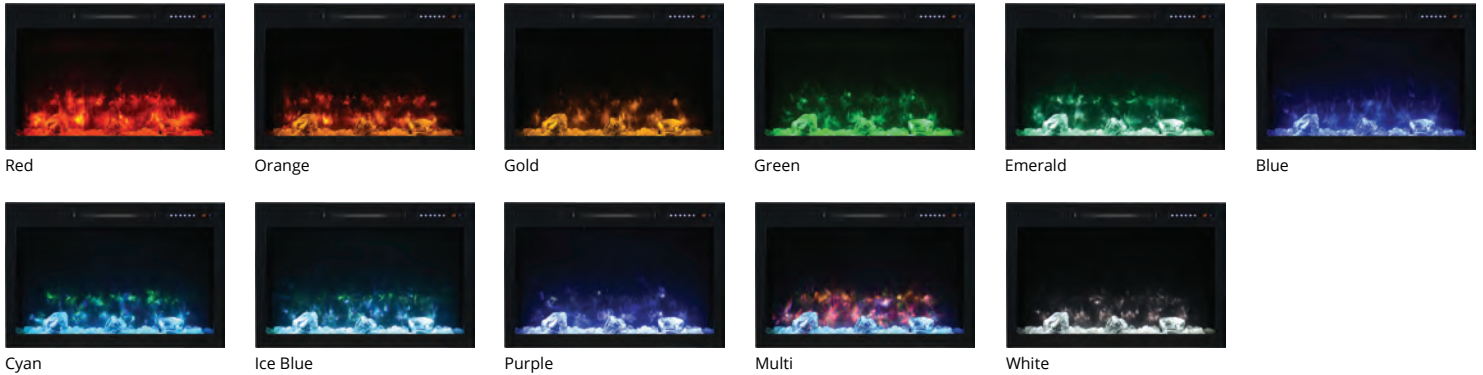

# MODERN FLAMES

SPECTRUM SERIES  
ELECTRIC FIREPLACE BUILT-IN FLUSH MOUNT

Modern Flames Spectrum Series Built-In Flush Mount Electric Fireplace brings the flame versatility and size options to the conventional electric fireplace. Modern Flames award winning flame appearance gets a tune up with 12 different flame color combinations to choose from. Projecting onto our gray back screen, the colors shimmer through the ember bed and create crisp clean flames through the whole color spectrum. Multicolor glacier crystal glass finishes off this contemporary ember bed. The Spectrum Series is available in 3 different models. A 36" traditional box, 48" linear box and a 72" linear box complete this line. Finally a thermostat, touch control and remote round out the operations of this series.

## MULTIPLE FLAME OPTIONS (12 COLORS AVAILABLE)