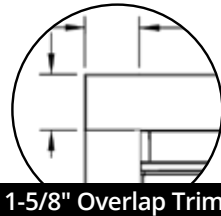

5/8" Trim

1-5/8" Overlap Trim