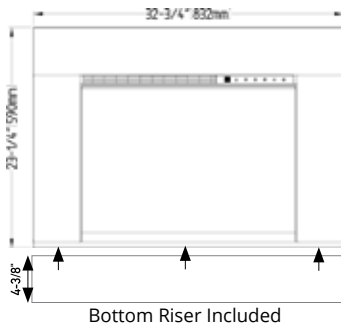

All FIVE PIECES INCLUDED

RS-2621 - Small Surround

Bottom Riser Included