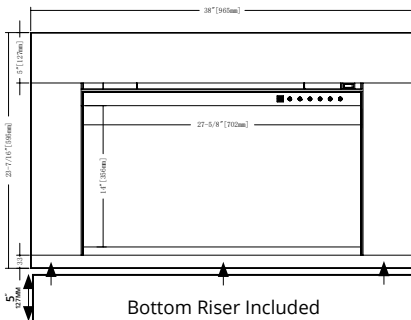

OR30-TRAD - Surround