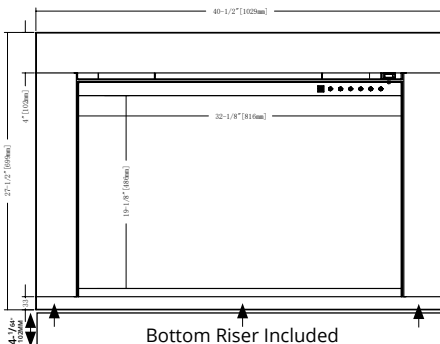

OR36-TRAD - Surround