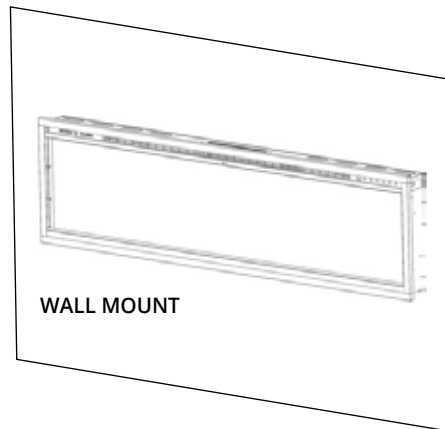

INSTALL TYPE **2x4 RECESSED** **BUILT-IN** **WALL MOUNT**

SPECTRUM SLIMLINE

(WALL MOUNT - BUILT-IN/ CLEAN FACE) ELECTRIC FIREPLACE - 2X4 WALL

DESCRIPTION	PART#	PRICE
50" SPECTRUM SLIMLINE WALL MOUNT/ RECESSED (4" DEEP - 46" X 12" VIEWING)	SPS-50B	$1,499
60" SPECTRUM SLIMLINE WALL MOUNT/ RECESSED (4" DEEP - 56" X 12" VIEWING)	SPS-60B	$1,699
74" SPECTRUM SLIMLINE WALL MOUNT/ RECESSED (4" DEEP - 70" X 12" VIEWING)	SPS-74B	$2,149
100" SPECTRUM SLIMLINE WALL MOUNT/ RECESSED (4" DEEP - 96" X 12" VIEWING)	SPS-100B	$2,699