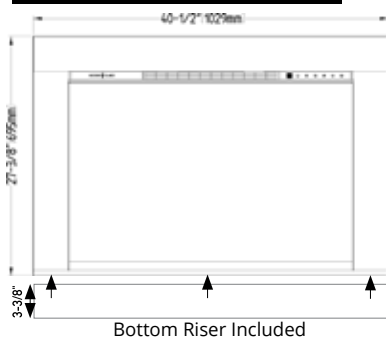

All FIVE PIECES INCLUDED

RS-2621 - Small Surround

Bottom Riser Included

RS-3021 - Small Surround

Bottom Riser Included

RS-3626 - Small Surround

Bottom Riser Included

INSTALLS INTO EXISTING FIREPLACE