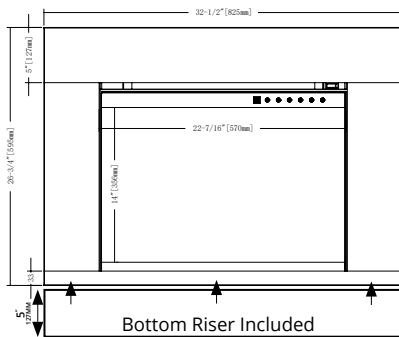

All FIVE PIECES INCLUDED

OR26-TRAD - Surround