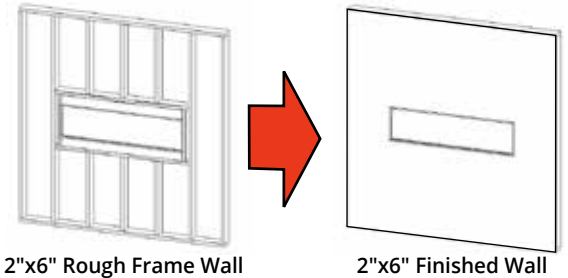

LIGHTING - INDEPENDENT COLOR CONTROL

Full Color Spectrum Lighting for Flames, Ember Bed & Downlighting

2"x6" Rough Frame Wall

2"x6" Finished Wall

STANDARD FEATURES

- Hybrid-FX™ Flame Technology
- Log Set – Highly Detailed Realism
- Flame, Ember Bed & Down lighting Controlled, Independently or Together
- 2 Different Ember Bed Stone Styles
- Semi Reflective Screens
- Full Flame Viewing Area
- Fully Finished Clean Face Installation
- Finish Trim Kit Included
- 5,000 BTU Variable Heater
- Heater Lockout Function
- Variable Flames
- Remote Control
- 4 Flame & Ember Bed Speeds
- Hidden Manual Controls
- WiFi Controls with Modern Flames App
- Outdoor Approved

Optional invisible non glare mesh screen, in place of glass front.

INSTALL TYPE BUILT-IN

LANDSCAPE PRO™ SLIM (BUILT-IN/ CLEAN FACE) ELECTRIC FIREPLACE - 2X6 WALL

DESCRIPTION	PART#	PRICE
44" LANDSCAPE PRO™ SLIM BUILT-IN (5.5" DEEP - 44" X 14" VIEWING)	LPS-4414	$2,149
56" LANDSCAPE PRO™ SLIM BUILT-IN (5.5" DEEP - 56" X 14" VIEWING)	LPS-5614	$2,349
68" LANDSCAPE PRO™ SLIM BUILT-IN (5.5" DEEP - 68" X 14" VIEWING)	LPS-6814	$2,899
80" LANDSCAPE PRO™ SLIM BUILT-IN (5.5" DEEP - 80" X 14" VIEWING)	LPS-8014	$3,399
96" LANDSCAPE PRO™ SLIM BUILT-IN (5.5" DEEP - 96" X 14" VIEWING)	LPS-9614	$4,349

ACCESSORIES & UPGRADES

THERMOSTAT & FULL WALL CONTROL	TH-WTC/LP	$120
1/2" REFLECTIVE FIREGLASS - 10 LB JUG (INDIVIDUAL PART NUMBERS ON MEDIA PAGE)	RFG-10-COLOR	$47.50
44" INVISIBLE NON GLARE MESH SCREEN (FOR LPS44 - INSIDE FIT WITH MAGNETS)	SCREEN-44LPS	$170
56" INVISIBLE NON GLARE MESH SCREEN (FOR LPS56 - INSIDE FIT WITH MAGNETS)	SCREEN-56LPS	$180
68" INVISIBLE NON GLARE MESH SCREEN (FOR LPS68 - INSIDE FIT WITH MAGNETS)	SCREEN-68LPS	$210
80" INVISIBLE NON GLARE MESH SCREEN (FOR LPS80 - INSIDE FIT WITH MAGNETS)	SCREEN-80LPS	$240
96" INVISIBLE NON GLARE MESH SCREEN (FOR LPS96 - INSIDE FIT WITH MAGNETS)	SCREEN-96LPS	$320