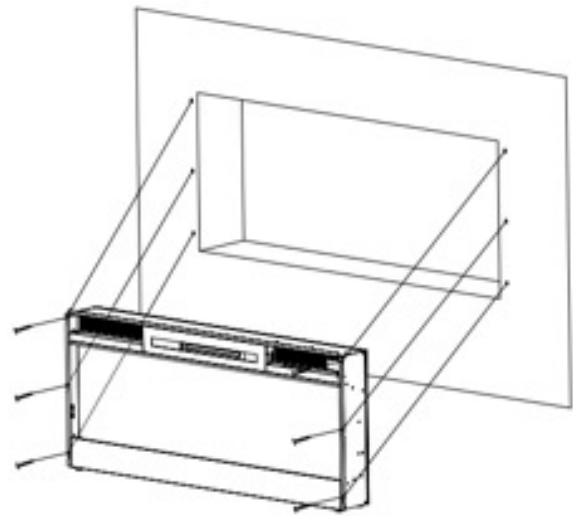

INSTALLS INTO FINISHED OPENING

INSTALL TYPE **BUILT-IN** **WALL MOUNT**

CHALLENGER (WALL MOUNT/RECESSED - CLEAN FACE) WITH HEAT

DESCRIPTION	PART#	PRICE
50" CHALLENGER RECESSED FIREPLACE (6" DEEP - 45" X 12" VIEWING)	CEF-50B	$899
60" CHALLENGER RECESSED FIREPLACE (6" DEEP - 45" X 12" VIEWING)	CEF-60B	$999