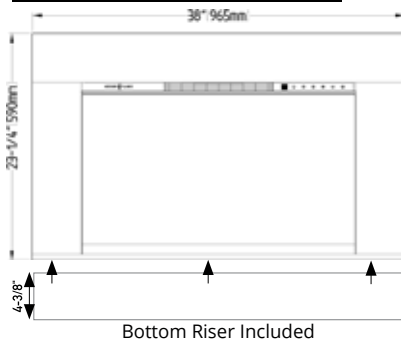

RS-3021 - Small Surround

Bottom Riser Included