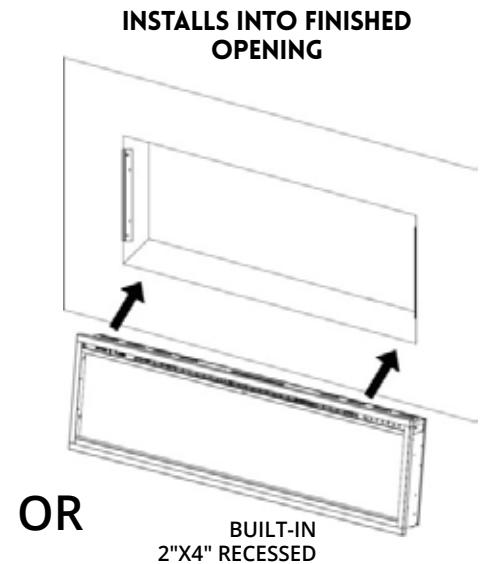

INSTALL TYPE **2x4 RECESSED** **BUILT-IN** **WALL MOUNT**

SPECTRUM SLIMLINE

(WALL MOUNT - BUILT-IN/ CLEAN FACE) ELECTRIC FIREPLACE - 2X4 WALL

DESCRIPTION	PART#	PRICE
50" SPECTRUM SLIMLINE WALL MOUNT/ RECESSED (4" DEEP - 46" X 12" VIEWING)	SPS-50B	$1,499
60" SPECTRUM SLIMLINE WALL MOUNT/ RECESSED (4" DEEP - 56" X 12" VIEWING)	SPS-60B	$1,699
74" SPECTRUM SLIMLINE WALL MOUNT/ RECESSED (4" DEEP - 70" X 12" VIEWING)	SPS-74B	$2,149
100" SPECTRUM SLIMLINE WALL MOUNT/ RECESSED (4" DEEP - 96" X 12" VIEWING)	SPS-100B	$2,699