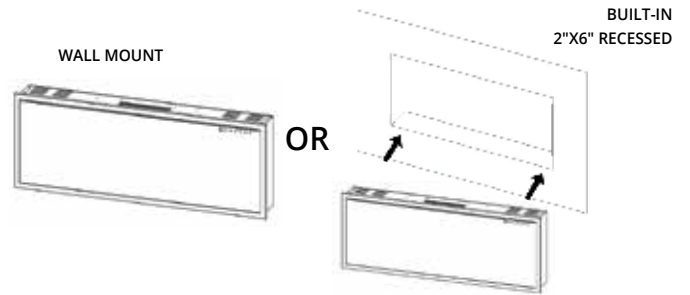

BLUE

GREEN

ORANGE

PURPLE

WHITE

STANDARD FEATURES

- Front View, Left Corner, Right Corner, Bay, Built-In, Clean Face, 2x4 Partial Recessed or Wall Mount
- HelioVision[®] Flame Technology
- Wall Mount Installs Only 1-1/2" From the Wall
- 5" Deep Ember Bed
- 5,000 (110v) or 10,000 (240v) BTU Heater
- Heater Lockout Function
- 18" High Viewing Area
- NEW Innovative Flame Technology Featuring Custom Flames
- Obsoletes Higher End Gas Fireplaces
- Multiple Flame Styles to Choose From
- 3 Flame Styles – 6 Flame Colors
- Adjustable Flame Speed (3 levels)
- Ambient Crackling Sound (3 levels)
- WiFi App Controls
- Multi-Color Ember Bed (10 colors)
- Multi-Color Downlighting (10 colors)
- Multi-Dimensional Flame Appearance
- Wall Mount Bracket Included

INSTALL TYPE **BUILT-IN** WALL MOUNT MULTI SIDED

ORION[®] MULTI LINEAR HELIOVISION[®] FIREPLACES

DESCRIPTION	PART#	PRICE
ORION [®] 52" MULTI HELIOVISION [®] FIREPLACE (9" DEEP - 18" VIEWING)	OR52-MULTI	\$5,499
ORION [®] 60" MULTI HELIOVISION [®] FIREPLACE (9" DEEP - 18" VIEWING)	OR60-MULTI	\$5,999
ORION [®] 76" MULTI HELIOVISION [®] FIREPLACE (9" DEEP - 18" VIEWING)	OR76-MULTI	\$7,999
ORION [®] 100" MULTI HELIOVISION [®] FIREPLACE (9" DEEP - 18" VIEWING)	OR100-MULTI	\$9,999
ORION [®] 120" MULTI HELIOVISION [®] FIREPLACE (9" DEEP - 18" VIEWING)	OR120-MULTI	\$12,999

ORION[®] SLIM SERIES

Multi Sizes: 52" | 60" | 76" | 100"

- Multi Install Depths: Built-In Clean Face - Wall Mount - Partial Recessed
- Multi Configurations: Single Sided, Left Corner, Right Corner & 3-Sided (Bay)
- Multi Light Controls: Ten Different Ember Bed Color & Downlighting Colors
- Multi Flame Colors: Three Different Styles, 6 Different Flame Colors