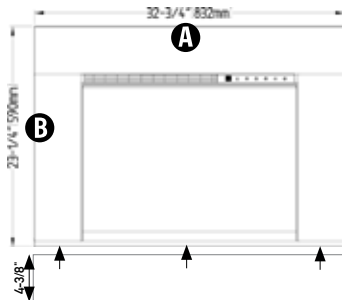

REDSTONE - INSERT

Dimension Insert Surrounds Spec

| RS Model # of Fireplace | Trim Width | A | B | C | D |
|-------------------------|----------------|--------------------|--------------------|-------------------|--------------------|
| RS-2621 | 5/8" (16mm) | 24" (610mm) | 18-7/8" (480mm) | 9-7/8" (250mm) | 15-3/8" (390mm) |
| RS-3021 | 5/8" (16mm) | 29-1/4" (743mm) | 18-7/8" (480mm) | 9-7/8" (250mm) | 15-3/8" (390mm) |
| RS-3626 | 5/8" (16mm) | 33-3/4" (857mm) | 24" (610mm) | 9-7/8" (250mm) | 20-1/2" (521mm) |

| RS Model # of Fireplace | E | F | G | H | Existing Fireplace Minimum Opening (W x H x D) |
|-------------------------|--------------------|--------------------|-------------------|--------------------|-------------------------------------------------|
| RS-2621 | 22-3/4" (578mm) | 22-3/4" (578mm) | 9-1/4" (234mm) | 18-1/2" (470mm) | 23" (584mm) x 18-3/4" (477mm) x 10" (254mm) |
| RS-3021 | 28" (710mm) | 28" (710mm) | 9-1/4" (234mm) | 18-1/2" (470mm) | 28-1/4" (718mm) x 18-3/4" (477mm) x 10" (254mm) |
| RS-3626 | 32-3/8" (824mm) | 32-3/8" (824mm) | 9-1/4" (234mm) | 23-5/8" (600mm) | 32-5/8" (829mm) x 23-7/8" (607mm) x 10" (254mm) |

*5/8" & 1-5/8" trim included in box for built-in installations

REDSTONE - INSERT

Optional Insert Surrounds Specs

RS-2621 - Small Surround

| | Model | A | B | Width | Part Number |
|----------------|---------|---------|---------|-------|-------------------------|
| SMALL SURROUND | RS-2621 | 32-3/4" | 23-1/4" | 5" | TK-RS26-3324 - Surround |
| | RS-2621 | 32-3/4" | 27-5/8" | 5" | with Bottom Riser |
| LARGE SURROUND | RS-2621 | 36-3/4" | 25-1/4" | 7" | TK-RS26-3726 - Surround |
| | RS-2621 | 36-3/4" | 31-5/8" | 7" | with Bottom Riser |