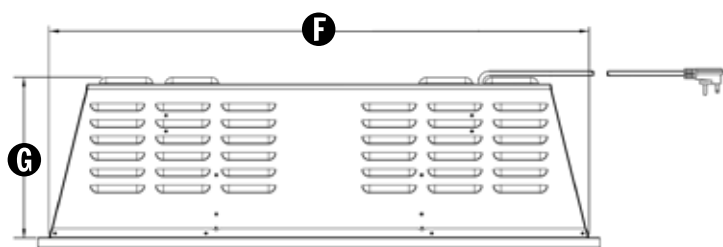

REDSTONE - INSERT

Dimension Insert Surrounds Spec

| RS Model # of Fireplace | Trim Width | A | B | C | D |
|-------------------------|----------------|--------------------|--------------------|-------------------|--------------------|
| RS-2621 | 5/8" (16mm) | 24" (610mm) | 18-7/8" (480mm) | 9-7/8" (250mm) | 15-3/8" (390mm) |
| RS-3021 | 5/8" (16mm) | 29-1/4" (743mm) | 18-7/8" (480mm) | 9-7/8" (250mm) | 15-3/8" (390mm) |
| RS-3626 | 5/8" (16mm) | 33-3/4" (857mm) | 24" (610mm) | 9-7/8" (250mm) | 20-1/2" (521mm) |

| RS Model # of Fireplace | E | F | G | H | Existing Fireplace Minimum Opening (W x H x D) |
|-------------------------|--------------------|--------------------|-------------------|--------------------|-------------------------------------------------|
| RS-2621 | 22-3/4" (578mm) | 22-3/4" (578mm) | 9-1/4" (234mm) | 18-1/2" (470mm) | 23" (584mm) x 18-3/4" (477mm) x 10" (254mm) |
| RS-3021 | 28" (710mm) | 28" (710mm) | 9-1/4" (234mm) | 18-1/2" (470mm) | 28-1/4" (718mm) x 18-3/4" (477mm) x 10" (254mm) |
| RS-3626 | 32-3/8" (824mm) | 32-3/8" (824mm) | 9-1/4" (234mm) | 23-5/8" (600mm) | 32-5/8" (829mm) x 23-7/8" (607mm) x 10" (254mm) |

*5/8" & 1-5/8" trim included in box for built-in installations

REDSTONE - INSERT

Optional Insert Surrounds Specs

RS-2621 - Small Surround

| | Model | A | B | Width | Part Number |
|----------------|---------|---------|---------|-------|-------------------------|
| SMALL SURROUND | RS-2621 | 32-3/4" | 23-1/4" | 5" | TK-RS26-3324 - Surround |
| | RS-2621 | 32-3/4" | 27-5/8" | 5" | with Bottom Riser |
| LARGE SURROUND | RS-2621 | 36-3/4" | 25-1/4" | 7" | TK-RS26-3726 - Surround |
| | RS-2621 | 36-3/4" | 31-5/8" | 7" | with Bottom Riser |