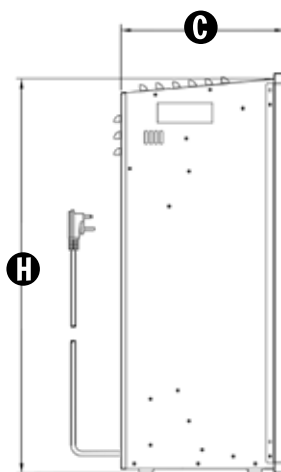

REDSTONE - INSERT

Dimension Insert Surrounds Spec

| RS Model # of Fireplace | Trim Width | A | B | C | D |
|-------------------------|----------------|--------------------|--------------------|-------------------|--------------------|
| RS-2621 | 5/8" (16mm) | 24" (610mm) | 18-7/8" (480mm) | 9-7/8" (250mm) | 15-3/8" (390mm) |
| RS-3021 | 5/8" (16mm) | 29-1/4" (743mm) | 18-7/8" (480mm) | 9-7/8" (250mm) | 15-3/8" (390mm) |
| RS-3626 | 5/8" (16mm) | 33-3/4" (857mm) | 24" (610mm) | 9-7/8" (250mm) | 20-1/2" (521mm) |

| RS Model # of Fireplace | E | F | G | H | Existing Fireplace Minimum Opening (W x H x D) |
|-------------------------|--------------------|--------------------|-------------------|--------------------|-------------------------------------------------|
| RS-2621 | 22-3/4" (578mm) | 22-3/4" (578mm) | 9-1/4" (234mm) | 18-1/2" (470mm) | 23" (584mm) x 18-3/4" (477mm) x 10" (254mm) |
| RS-3021 | 28" (710mm) | 28" (710mm) | 9-1/4" (234mm) | 18-1/2" (470mm) | 28-1/4" (718mm) x 18-3/4" (477mm) x 10" (254mm) |
| RS-3626 | 32-3/8" (824mm) | 32-3/8" (824mm) | 9-1/4" (234mm) | 23-5/8" (600mm) | 32-5/8" (829mm) x 23-7/8" (607mm) x 10" (254mm) |

*5/8" & 1-5/8" trim included in box for built-in installations

REDSTONE - INSERT

Optional Insert Surrounds Specs

RS-2621 - Small Surround

| | Model | A | B | Width | Part Number |
|----------------|---------|---------|---------|-------|-------------------------|
| SMALL SURROUND | RS-2621 | 32-3/4" | 23-1/4" | 5" | TK-RS26-3324 - Surround |
| | RS-2621 | 32-3/4" | 27-5/8" | 5" | with Bottom Riser |
| LARGE SURROUND | RS-2621 | 36-3/4" | 25-1/4" | 7" | TK-RS26-3726 - Surround |
| | RS-2621 | 36-3/4" | 31-5/8" | 7" | with Bottom Riser |