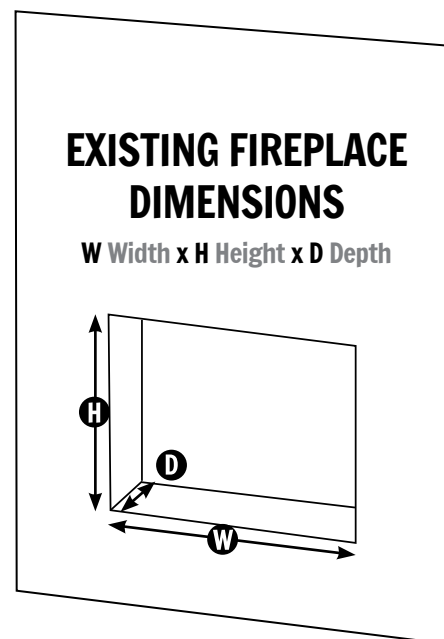

REDSTONE - INSERT

Dimension Insert Surrounds Spec

| RS Model # of Fireplace | Trim Width | A | B | C | D |
|-------------------------|----------------|--------------------|--------------------|-------------------|--------------------|
| RS-2621 | 5/8" (16mm) | 24" (610mm) | 18-7/8" (480mm) | 9-7/8" (250mm) | 15-3/8" (390mm) |
| RS-3021 | 5/8" (16mm) | 29-1/4" (743mm) | 18-7/8" (480mm) | 9-7/8" (250mm) | 15-3/8" (390mm) |
| RS-3626 | 5/8" (16mm) | 33-3/4" (857mm) | 24" (610mm) | 9-7/8" (250mm) | 20-1/2" (521mm) |

| RS Model # of Fireplace | E | F | G | H | Existing Fireplace Minimum Opening (W x H x D) |
|-------------------------|--------------------|--------------------|-------------------|--------------------|-------------------------------------------------|
| RS-2621 | 22-3/4" (578mm) | 22-3/4" (578mm) | 9-1/4" (234mm) | 18-1/2" (470mm) | 23" (584mm) x 18-3/4" (477mm) x 10" (254mm) |
| RS-3021 | 28" (710mm) | 28" (710mm) | 9-1/4" (234mm) | 18-1/2" (470mm) | 28-1/4" (718mm) x 18-3/4" (477mm) x 10" (254mm) |
| RS-3626 | 32-3/8" (824mm) | 32-3/8" (824mm) | 9-1/4" (234mm) | 23-5/8" (600mm) | 32-5/8" (829mm) x 23-7/8" (607mm) x 10" (254mm) |

*5/8" & 1-5/8" trim included in box for built-in installations

REDSTONE - INSERT

Optional Insert Surrounds Specs

RS-2621 - Small Surround

| | Model | A | B | Width | Part Number |
|----------------|---------|---------|---------|-------|-------------------------|
| SMALL SURROUND | RS-2621 | 32-3/4" | 23-1/4" | 5" | TK-RS26-3324 - Surround |
| | RS-2621 | 32-3/4" | 27-5/8" | 5" | with Bottom Riser |
| LARGE SURROUND | RS-2621 | 36-3/4" | 25-1/4" | 7" | TK-RS26-3726 - Surround |
| | RS-2621 | 36-3/4" | 31-5/8" | 7" | with Bottom Riser |