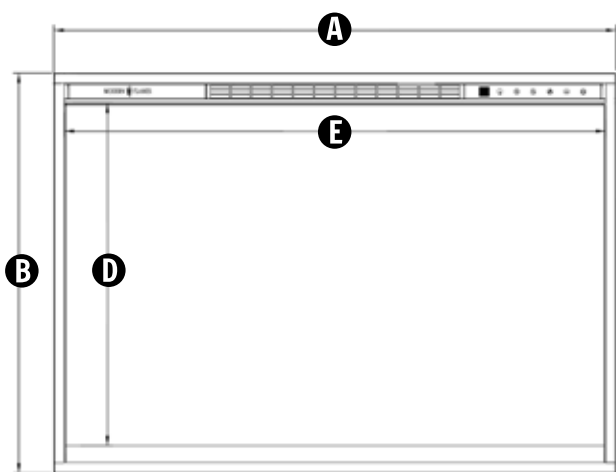

REDSTONE - INSERT

Dimension Insert Surrounds Spec

| RS Model # of Fireplace | Trim Width | A | B | C | D |
|-------------------------|----------------|--------------------|--------------------|-------------------|--------------------|
| RS-2621 | 5/8" (16mm) | 24" (610mm) | 18-7/8" (480mm) | 9-7/8" (250mm) | 15-3/8" (390mm) |
| RS-3021 | 5/8" (16mm) | 29-1/4" (743mm) | 18-7/8" (480mm) | 9-7/8" (250mm) | 15-3/8" (390mm) |
| RS-3626 | 5/8" (16mm) | 33-3/4" (857mm) | 24" (610mm) | 9-7/8" (250mm) | 20-1/2" (521mm) |

| RS Model # of Fireplace | E | F | G | H | Existing Fireplace Minimum Opening (W x H x D) |
|-------------------------|--------------------|--------------------|-------------------|--------------------|-------------------------------------------------|
| RS-2621 | 22-3/4" (578mm) | 22-3/4" (578mm) | 9-1/4" (234mm) | 18-1/2" (470mm) | 23" (584mm) x 18-3/4" (477mm) x 10" (254mm) |
| RS-3021 | 28" (710mm) | 28" (710mm) | 9-1/4" (234mm) | 18-1/2" (470mm) | 28-1/4" (718mm) x 18-3/4" (477mm) x 10" (254mm) |
| RS-3626 | 32-3/8" (824mm) | 32-3/8" (824mm) | 9-1/4" (234mm) | 23-5/8" (600mm) | 32-5/8" (829mm) x 23-7/8" (607mm) x 10" (254mm) |

*5/8" & 1-5/8" trim included in box for built-in installations

REDSTONE - INSERT

Optional Insert Surrounds Specs

RS-2621 - Small Surround

| | Model | A | B | Width | Part Number |
|----------------|---------|---------|---------|-------|-------------------------|
| SMALL SURROUND | RS-2621 | 32-3/4" | 23-1/4" | 5" | TK-RS26-3324 - Surround |
| | RS-2621 | 32-3/4" | 27-5/8" | 5" | with Bottom Riser |
| LARGE SURROUND | RS-2621 | 36-3/4" | 25-1/4" | 7" | TK-RS26-3726 - Surround |
| | RS-2621 | 36-3/4" | 31-5/8" | 7" | with Bottom Riser |