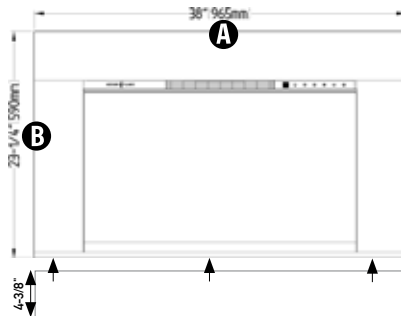

RS-3021 - Small Surround