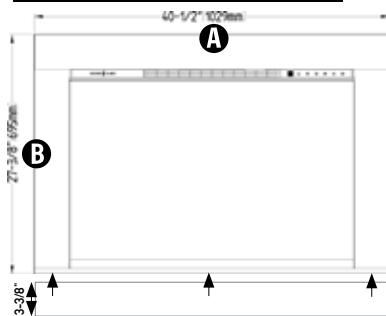

RS-3626 - Small Surround