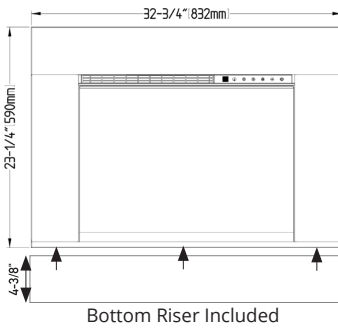

All FOUR PIECES INCLUDED

RS-2621 - Small Surround

Bottom Riser Included