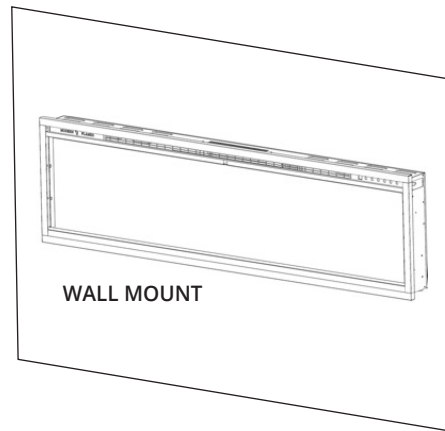

INSTALL TYPE **2x4 RECESSED** **BUILT-IN** **WALL MOUNT**

SPECTRUM SLIMLINE (WALL MOUNT - BUILT-IN/ CLEAN FACE) ELECTRIC FIREPLACE - 2X4 WALL

DESCRIPTION	PART#	PRICE
50" SPECTRUM SLIMLINE WALL MOUNT/ RECESSED (4" DEEP - 46" X 12" VIEWING)	SPS-50B	$1,499
60" SPECTRUM SLIMLINE WALL MOUNT/ RECESSED (4" DEEP - 56" X 12" VIEWING)	SPS-60B	$1,699
74" SPECTRUM SLIMLINE WALL MOUNT/ RECESSED (4" DEEP - 70" X 12" VIEWING)	SPS-74B	$2,149
100" SPECTRUM SLIMLINE WALL MOUNT/ RECESSED (4" DEEP - 96" X 12" VIEWING)	SPS-100B	$2,699