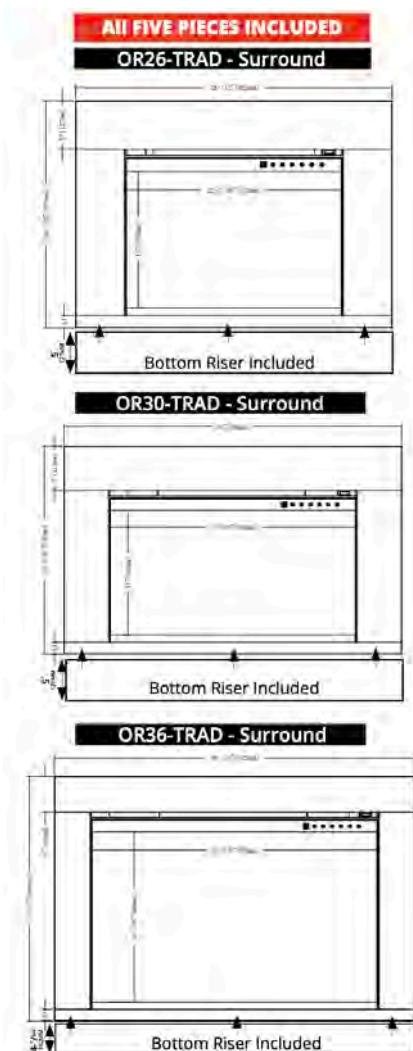

INSTALL TYPE EXISTING FIREPLACE INSERT

ORION® TRADITIONAL SERIES (VIRTUAL ELECTRIC INSERT)

DESCRIPTION	PART#	PRICE
26" ORION® TRADITIONAL VIRTUAL ELECTRIC FIREPLACE (10" DEEP - 22-7/16" x 16-1/4" VIEWING)	OR26-TRAD	$1,999
26" ORION® TRADITIONAL OPTIONAL SURROUNDS (FOR EXISTING FIREPLACE OPENINGS)		
SM 5" SURROUND FOR ORION® 26 (COVERS 32-3/4"W x 23-1/4"H - 32-3/4"W x 27"H)	OTK-OR26-SM	$150
LG 7" SURROUND FOR ORION® 26 (COVERS 36-3/4"W x 25-1/4"H - 36-3/4"W x 31"H)	OTK-OR26-LG	$225
30" ORION® TRADITIONAL VIRTUAL ELECTRIC FIREPLACE (10" DEEP - 27-5/8" x 16-1/4" VIEWING)	OR30-TRAD	$2,499
30" ORION® TRADITIONAL OPTIONAL SURROUNDS (FOR EXISTING FIREPLACE OPENINGS)		
SM 5" SURROUND FOR ORION® 30 (COVERS 38"W x 23-1/4"H - 38"W x 27"H)	OTK-OR30-SM	$150
LG 8" SURROUND FOR ORION® 30 (COVERS 44"W x 26-1/4"H - 44"W x 33"H)	OTK-OR30-LG	$225
36" ORION® TRADITIONAL VIRTUAL ELECTRIC FIREPLACE (10" DEEP - 32-1/8" x 21-3/8" VIEWING)	OR36-TRAD	$2,999
36" ORION® TRADITIONAL OPTIONAL SURROUNDS (FOR EXISTING FIREPLACE OPENINGS)		
SM 4" SURROUND FOR ORION® 36 (COVERS 40- 1/2"W x 27-3/8"H - 40 1/2"W x 30"H)	OTK-OR36-SM	$150
LG 6" SURROUND FOR ORION® 36 (COVERS 44-1/2"W x 29 -3/8"H - 44-1/2"W x 34"H)	OTK-OR36-LG	$225