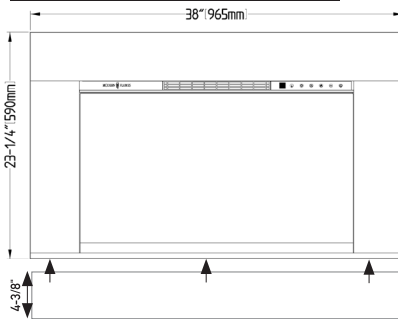

RS-3021 - Small Surround

Bottom Riser Included