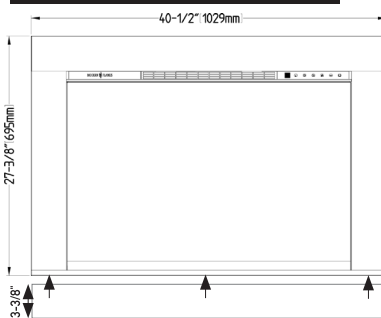

All FOUR PIECES INCLUDED

RS-2621 - Small Surround

Bottom Riser Included

RS-3021 - Small Surround

Bottom Riser Included

RS-3626 - Small Surround

Bottom Riser Included

INSTALLS INTO EXISTING FIREPLACE