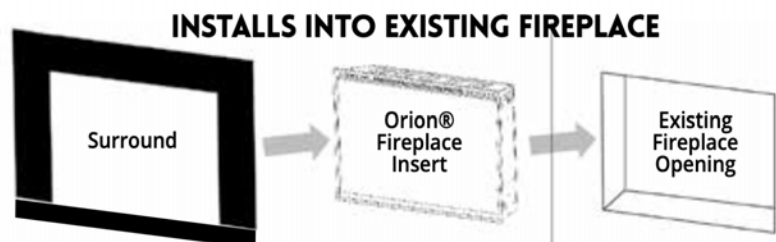

INSTALL TYPE **BUILT-IN** EXISTING FIREPLACE INSERT

ORION® TRADITIONAL TRADITIONAL HELIOVISION® FIREPLACES

DESCRIPTION	PART#	PRICE
ORION® 26" TRADITIONAL HELIOVISION® FIREPLACE (10" DEEP - 22-7/16" x 16-1/4" VIEWING)	OR26-TRAD	\$1,999
ORION® 30" TRADITIONAL HELIOVISION® FIREPLACE (10" DEEP - 27-5/8" x 16-1/4" VIEWING)	OR30-TRAD	\$2,499
ORION® 36" TRADITIONAL HELIOVISION® FIREPLACE (10" DEEP - 32-1/8" x 21-3/8" VIEWING)	OR36-TRAD	\$2,999
ORION® 42" TRADITIONAL HELIOVISION® FIREPLACE (10" DEEP - 38-1/8" x 24-3/8" VIEWING)	OR42-TRAD	\$3,499
ORION® 54" TRADITIONAL HELIOVISION® FIREPLACE (12" DEEP - 50-1/2" x 30-1/2" VIEWING)	OR54-TRAD	\$5,999

ORION® TRADITIONAL INSERT

Update your old fireplace with this virtual electric fireplace insert. With efficient heat and beautiful flames, designed as an alternative to a wood-burning fireplace the Orion® Traditional provides a stunning yet affordable substitute. The insert can provide supplemental zone heating up to 500 square feet and can be used with or without heat for year-round enjoyment. These inserts don't require building a fire, and are even easier to start and maintain. Insert surround kits are available in 4", 5", 6" & 8" pieces to customize your existing fireplace with an Orion® model with a classic clean-look. Insert surround sets are for 26", 30" & 36" models only. Designed to fit into most existing wood burning fireplaces.