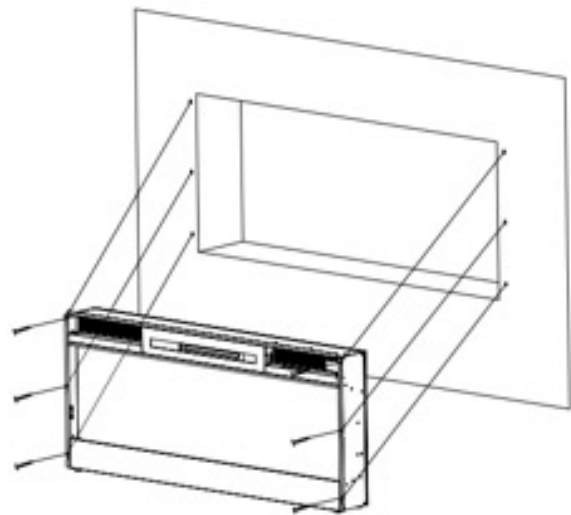

INSTALLS INTO FINISHED OPENING

INSTALL TYPE **BUILT-IN** WALL MOUNT

CHALLENGER (WALL MOUNT/RECESSED - CLEAN FACE) WITH HEAT

DESCRIPTION	PART#	PRICE
50" CHALLENGER RECESSED FIREPLACE (6" DEEP - 45" X 12" VIEWING)	CEF-50B	$899
60" CHALLENGER RECESSED FIREPLACE (6" DEEP - 45" X 12" VIEWING)	CEF-60B	$999