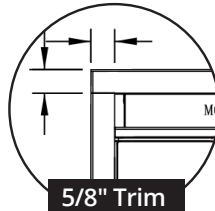

Standard Trim