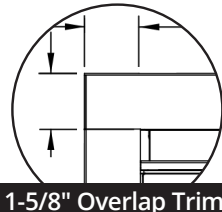

5/8" Trim

1-5/8" Overlap Trim