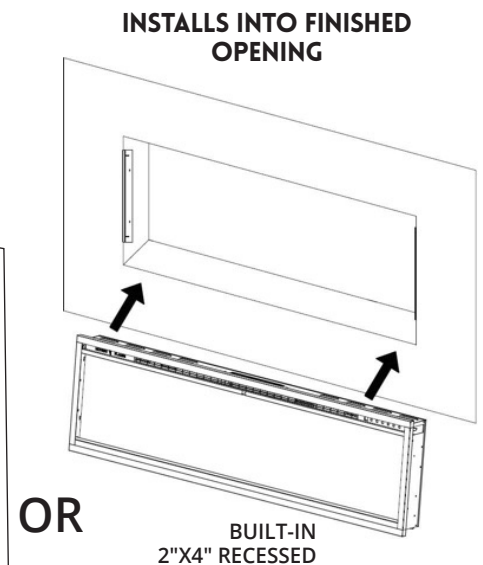

INSTALL TYPE **2x4 RECESSED** **BUILT-IN** **WALL MOUNT**

SPECTRUM SLIMLINE (WALL MOUNT - BUILT-IN/ CLEAN FACE) ELECTRIC FIREPLACE - 2X4 WALL

DESCRIPTION	PART#	PRICE
50" SPECTRUM SLIMLINE WALL MOUNT/ RECESSED (4" DEEP - 46" X 12" VIEWING)	SPS-50B	$1,499
60" SPECTRUM SLIMLINE WALL MOUNT/ RECESSED (4" DEEP - 56" X 12" VIEWING)	SPS-60B	$1,699
74" SPECTRUM SLIMLINE WALL MOUNT/ RECESSED (4" DEEP - 70" X 12" VIEWING)	SPS-74B	$2,149
100" SPECTRUM SLIMLINE WALL MOUNT/ RECESSED (4" DEEP - 96" X 12" VIEWING)	SPS-100B	$2,699