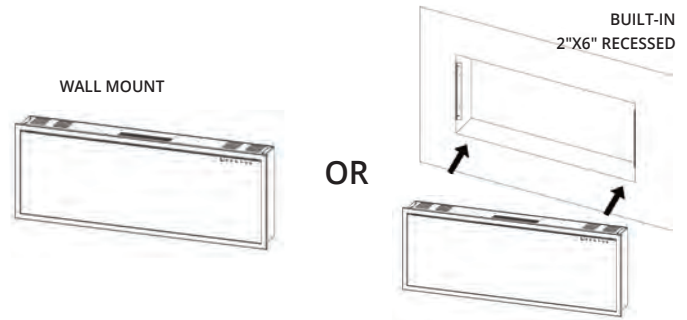

Orion® Slim 76"