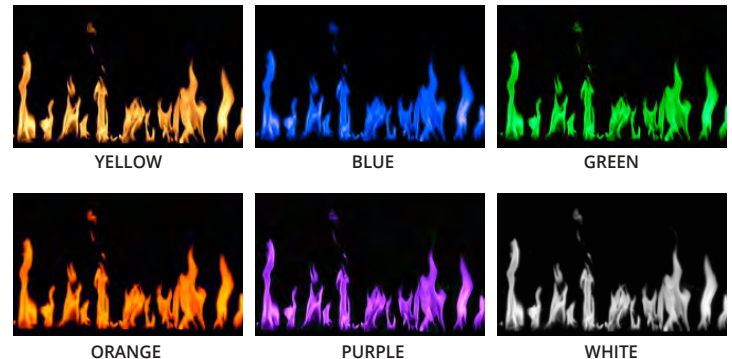

THREE DIFFERENT FLAME STYLES INCLUDED

Choose from three different flames, then select one of the six flame colors

HYBRID FLAME

GAS FLAME

WOOD FLAME

SIX DIFFERENT FLAME COLORS

Choose from the six colors

YELLOW

BLUE

GREEN

ORANGE

PURPLE

WHITE

STANDARD FEATURES

- NEW Innovative Flame Technology Featuring Custom Flames
- HelioVision® Flame Technology
- Multiple Flame Styles to Choose From
- Obsoletes Higher End Gas Fireplaces
- 3 Flame Styles – 6 Flame Colors
- Adjustable Flame Speed (3 levels)
- Ambient Crackling Sound (3 levels)
- WiFi App Controls
- Multi-Color Ember Bed (10 colors)
- Multi-Color Downlighting (10 colors)
- Multi-Dimensional Flame Appearance
- Fits in 2x6 Wall
- 5,000 (110v) BTU Heater
- Heater Lockout Function
- Wall Mount Bracket Included
- 15" High Viewing Area