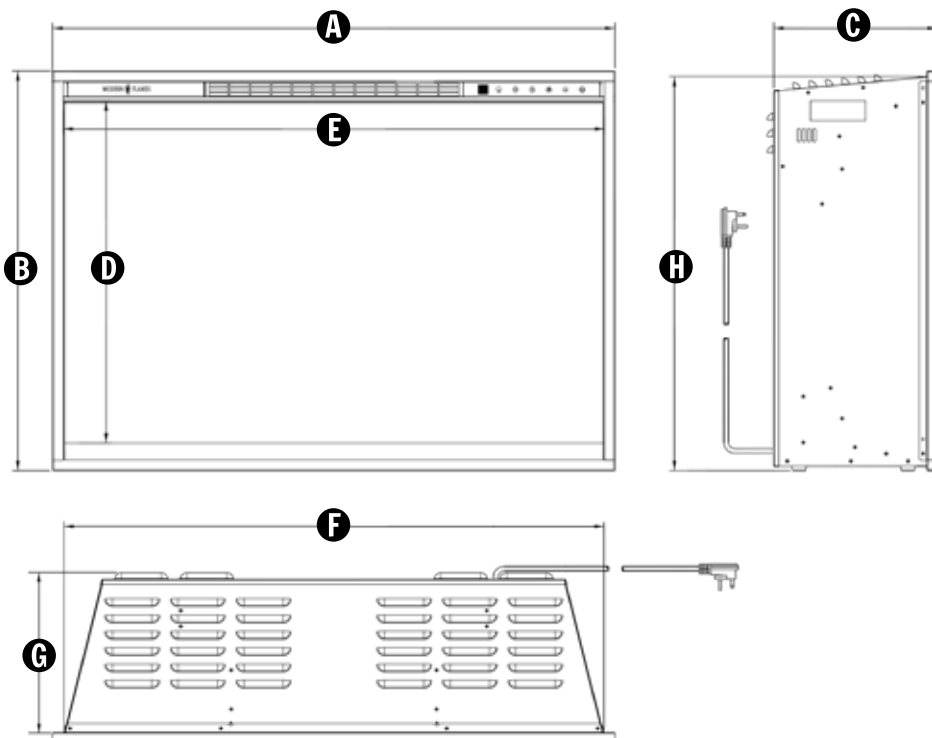

REDSTONE - INSERT

Dimension Insert Surrounds Spec

RS Model # of Fireplace	Trim Width	A	B	C	D
RS-2621	5/8" (16mm)	24" (610mm)	18-7/8" (480mm)	9-7/8" (250mm)	15-3/8" (390mm)
RS-3021	5/8" (16mm)	29-1/4" (743mm)	18-7/8" (480mm)	9-7/8" (250mm)	15-3/8" (390mm)
RS-3626	5/8" (16mm)	33-3/4" (857mm)	24" (610mm)	9-7/8" (250mm)	20-1/2" (521mm)

RS Model # of Fireplace	E	F	G	H	Existing Fireplace Minimum Opening (W x H x D)
RS-2621	22-3/4" (578mm)	22-3/4" (578mm)	9-1/4" (234mm)	18-1/2" (470mm)	23" (584mm) x 18-3/4" (477mm) x 10" (254mm)
RS-3021	28" (710mm)	28" (710mm)	9-1/4" (234mm)	18-1/2" (470mm)	28-1/4" (718mm) x 18-3/4" (477mm) x 10" (254mm)
RS-3626	32-3/8" (824mm)	32-3/8" (824mm)	9-1/4" (234mm)	23-5/8" (600mm)	32-5/8" (829mm) x 23-7/8" (607mm) x 10" (254mm)

*5/8" & 1-5/8" trim included in box for built-in installations

REDSTONE - INSERT

Optional Insert Surrounds Specs

RS-2621 - Small Surround

	Model	A	B	Width	Part Number
SMALL SURROUND	RS-2621	32-3/4"	23-1/4"	5"	TK-RS26-3324 - Surround
	RS-2621	32-3/4"	27-5/8"	5"	with thin bottom trim
LARGE SURROUND	RS-2621	36-3/4"	25-1/4"	7"	TK-RS26-3726 - Surround
	RS-2621	36-3/4"	31-5/8"	7"	with thin bottom trim

RS-3021 - Small Surround

	Model	A	B	Width	Part Number
SMALL SURROUND	RS-3021	38"	23-1/4"	5"	TK-RS30-3824 - Surround
	RS-3021	38"	27-5/8"	5"	with thin bottom trim
LARGE SURROUND	RS-3021	44"	26-1/4"	8"	TK-RS30-4427 - Surround
	RS-3021	44"	33-5/8"	8"	with thin bottom trim