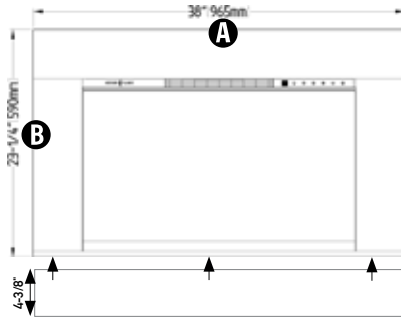

REDSTONE - INSERT

Dimension Insert Surrounds Spec

RS Model # of Fireplace	Trim Width	A	B	C	D
RS-2621	5/8" (16mm)	24" (610mm)	18-7/8" (480mm)	9-7/8" (250mm)	15-3/8" (390mm)
RS-3021	5/8" (16mm)	29-1/4" (743mm)	18-7/8" (480mm)	9-7/8" (250mm)	15-3/8" (390mm)
RS-3626	5/8" (16mm)	33-3/4" (857mm)	24" (610mm)	9-7/8" (250mm)	20-1/2" (521mm)

RS Model # of Fireplace	E	F	G	H	Existing Fireplace Minimum Opening (W x H x D)
RS-2621	22-3/4" (578mm)	22-3/4" (578mm)	9-1/4" (234mm)	18-1/2" (470mm)	23" (584mm) x 18-3/4" (477mm) x 10" (254mm)
RS-3021	28" (710mm)	28" (710mm)	9-1/4" (234mm)	18-1/2" (470mm)	28-1/4" (718mm) x 18-3/4" (477mm) x 10" (254mm)
RS-3626	32-3/8" (824mm)	32-3/8" (824mm)	9-1/4" (234mm)	23-5/8" (600mm)	32-5/8" (829mm) x 23-7/8" (607mm) x 10" (254mm)

*5/8" & 1-5/8" trim included in box for built-in installations

REDSTONE - INSERT

Optional Insert Surrounds Specs

RS-2621 - Small Surround

	Model	A	B	Width	Part Number
SMALL SURROUND	RS-2621	32-3/4"	23-1/4"	5"	TK-RS26-3324 - Surround
	RS-2621	32-3/4"	27-5/8"	5"	with thin bottom trim
LARGE SURROUND	RS-2621	36-3/4"	25-1/4"	7"	TK-RS26-3726 - Surround
	RS-2621	36-3/4"	31-5/8"	7"	with thin bottom trim

RS-3021 - Small Surround

	Model	A	B	Width	Part Number
SMALL SURROUND	RS-3021	38"	23-1/4"	5"	TK-RS30-3824 - Surround
	RS-3021	38"	27-5/8"	5"	with thin bottom trim
LARGE SURROUND	RS-3021	44"	26-1/4"	8"	TK-RS30-4427 - Surround
	RS-3021	44"	33-5/8"	8"	with thin bottom trim