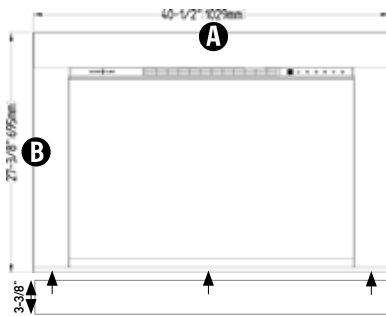

RS-3626 - Small Surround