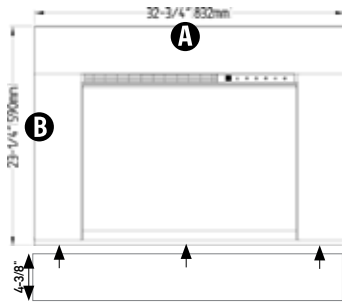

REDSTONE - INSERT

Dimension Insert Surrounds Spec

RS Model # of Fireplace	Trim Width	A	B	C	D
RS-2621	5/8" (16mm)	24" (610mm)	18-7/8" (480mm)	9-7/8" (250mm)	15-3/8" (390mm)
RS-3021	5/8" (16mm)	29-1/4" (743mm)	18-7/8" (480mm)	9-7/8" (250mm)	15-3/8" (390mm)
RS-3626	5/8" (16mm)	33-3/4" (857mm)	24" (610mm)	9-7/8" (250mm)	20-1/2" (521mm)

RS Model # of Fireplace	E	F	G	H	Existing Fireplace Minimum Opening (W x H x D)
RS-2621	22-3/4" (578mm)	22-3/4" (578mm)	9-1/4" (234mm)	18-1/2" (470mm)	23" (584mm) x 18-3/4" (477mm) x 10" (254mm)
RS-3021	28" (710mm)	28" (710mm)	9-1/4" (234mm)	18-1/2" (470mm)	28-1/4" (718mm) x 18-3/4" (477mm) x 10" (254mm)
RS-3626	32-3/8" (824mm)	32-3/8" (824mm)	9-1/4" (234mm)	23-5/8" (600mm)	32-5/8" (829mm) x 23-7/8" (607mm) x 10" (254mm)

*5/8" & 1-5/8" trim included in box for built-in installations

REDSTONE - INSERT

Optional Insert Surrounds Specs

RS-2621 - Small Surround

	Model	A	B	Width	Part Number
SMALL SURROUND	RS-2621	32-3/4"	23-1/4"	5"	TK-RS26-3324 - Surround
	RS-2621	32-3/4"	27-5/8"	5"	with thin bottom trim
LARGE SURROUND	RS-2621	36-3/4"	25-1/4"	7"	TK-RS26-3726 - Surround
	RS-2621	36-3/4"	31-5/8"	7"	with thin bottom trim

RS-3021 - Small Surround

	Model	A	B	Width	Part Number
SMALL SURROUND	RS-3021	38"	23-1/4"	5"	TK-RS30-3824 - Surround
	RS-3021	38"	27-5/8"	5"	with thin bottom trim
LARGE SURROUND	RS-3021	44"	26-1/4"	8"	TK-RS30-4427 - Surround
	RS-3021	44"	33-5/8"	8"	with thin bottom trim