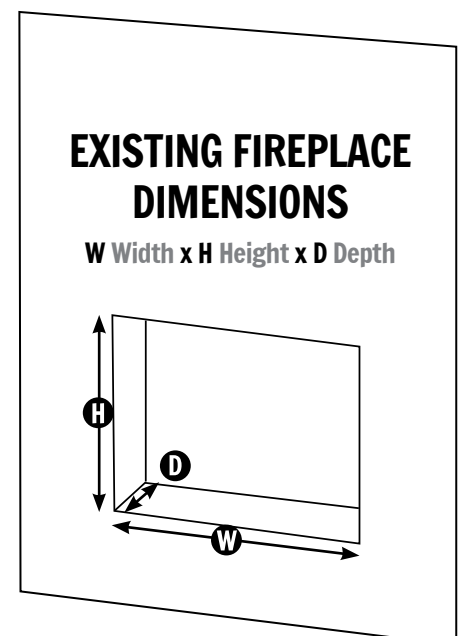

REDSTONE - INSERT

Dimension Insert Surrounds Spec

RS Model # of Fireplace	Trim Width	A	B	C	D
RS-2621	5/8" (16mm)	24" (610mm)	18-7/8" (480mm)	9-7/8" (250mm)	15-3/8" (390mm)
RS-3021	5/8" (16mm)	29-1/4" (743mm)	18-7/8" (480mm)	9-7/8" (250mm)	15-3/8" (390mm)
RS-3626	5/8" (16mm)	33-3/4" (857mm)	24" (610mm)	9-7/8" (250mm)	20-1/2" (521mm)

RS Model # of Fireplace	E	F	G	H	Existing Fireplace Minimum Opening (W x H x D)
RS-2621	22-3/4" (578mm)	22-3/4" (578mm)	9-1/4" (234mm)	18-1/2" (470mm)	23" (584mm) x 18-3/4" (477mm) x 10" (254mm)
RS-3021	28" (710mm)	28" (710mm)	9-1/4" (234mm)	18-1/2" (470mm)	28-1/4" (718mm) x 18-3/4" (477mm) x 10" (254mm)
RS-3626	32-3/8" (824mm)	32-3/8" (824mm)	9-1/4" (234mm)	23-5/8" (600mm)	32-5/8" (829mm) x 23-7/8" (607mm) x 10" (254mm)

*5/8" & 1-5/8" trim included in box for built-in installations

REDSTONE - INSERT

Optional Insert Surrounds Specs

RS-2621 - Small Surround

	Model	A	B	Width	Part Number
SMALL SURROUND	RS-2621	32-3/4"	23-1/4"	5"	TK-RS26-3324 - Surround
	RS-2621	32-3/4"	27-5/8"	5"	with thin bottom trim
LARGE SURROUND	RS-2621	36-3/4"	25-1/4"	7"	TK-RS26-3726 - Surround
	RS-2621	36-3/4"	31-5/8"	7"	with thin bottom trim

RS-3021 - Small Surround

	Model	A	B	Width	Part Number
SMALL SURROUND	RS-3021	38"	23-1/4"	5"	TK-RS30-3824 - Surround
	RS-3021	38"	27-5/8"	5"	with thin bottom trim
LARGE SURROUND	RS-3021	44"	26-1/4"	8"	TK-RS30-4427 - Surround
	RS-3021	44"	33-5/8"	8"	with thin bottom trim