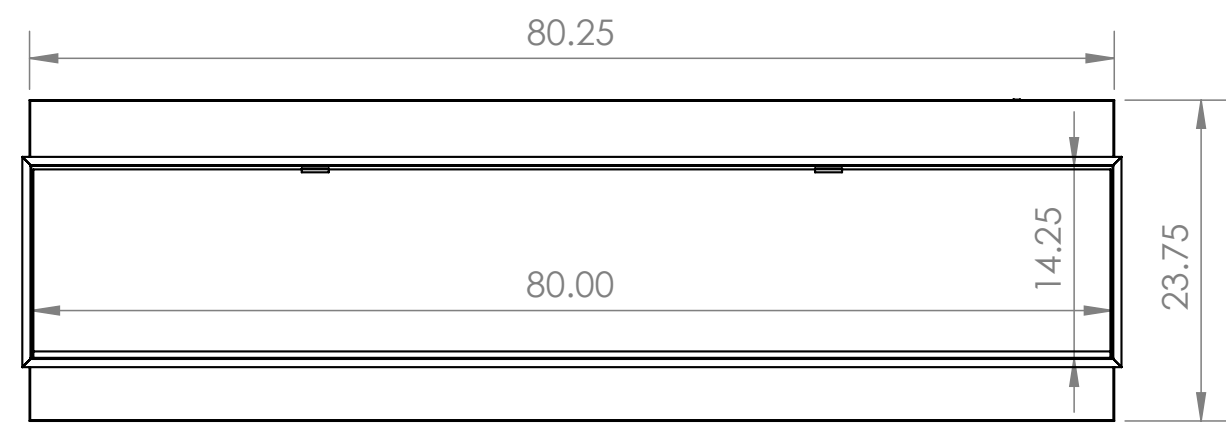

4

3

2

1

**LPS-8014**

Volts	AC 120V/60Hz
Amps	14 Amps
Watts	1550 Watts
Low Heat	750 Watts
High Heat	1500 Watts
No Heat	>50 Watts
Lamps	LED 12V

(Shown with Trim Installed)

4