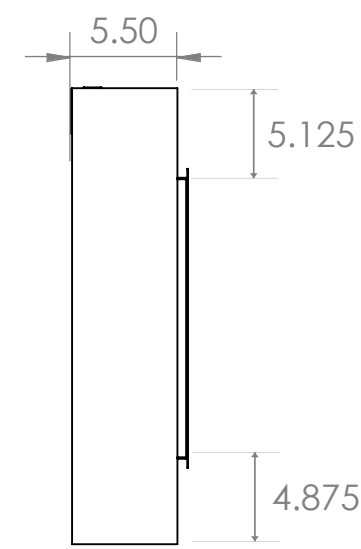

4

3

2

1

**LPS-8014**

Volts	AC 120V/60Hz
Amps	14 Amps
Watts	1550 Watts
Low Heat	750 Watts
High Heat	1500 Watts
No Heat	>50 Watts
Lamps	LED 12V

(Shown with Trim Installed)

4