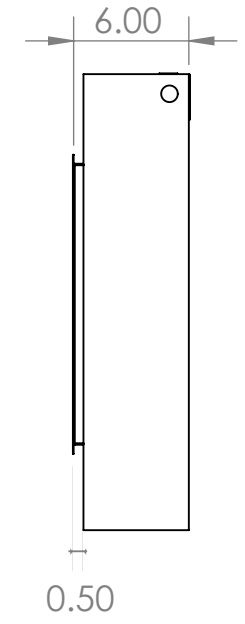

4

3

2

1

**LPS-8014**

Volts	AC 120V/60Hz
Amps	14 Amps
Watts	1550 Watts
Low Heat	750 Watts
High Heat	1500 Watts
No Heat	>50 Watts
Lamps	LED 12V

(Shown with Trim Installed)

4

3

2

1

B

B

A

A